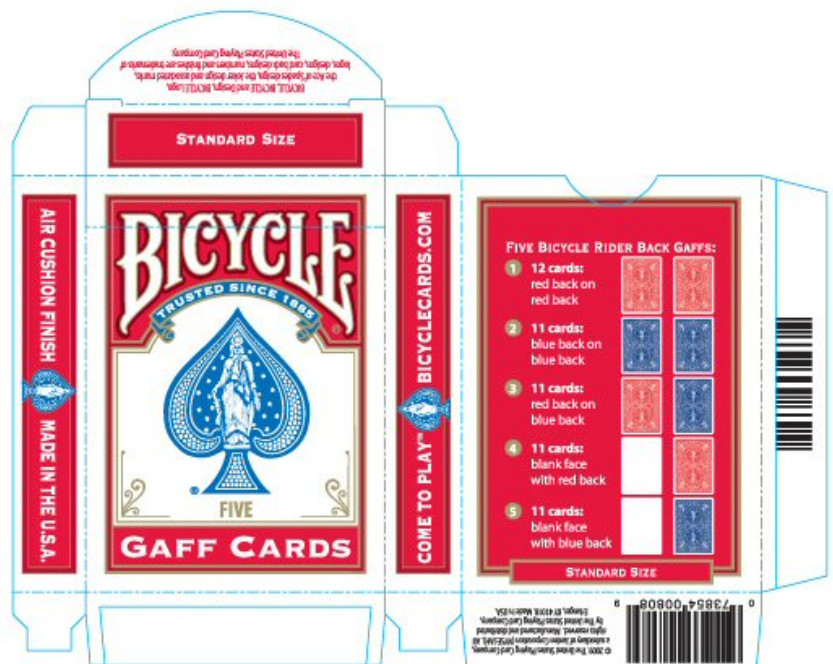

◆ Full Deck Blank Face with Red Back

While supplies lasts:

$2.15 per deck (one gross minimum order)—includes shipping within the lower 48 states of the US.

Discounted to $1.95 per deck for 10 gross or more—including shipping within the lower 48 states of the US.

For questions call Richard Turner at 210-495-4448 or e-mail at richard@richardturner52.com

To order with PayPal, e-mail kim@richardturner52.com

Showdown Creations, Inc.
210-495-4448
richard@richardturner52.com
www.richardturner52.com